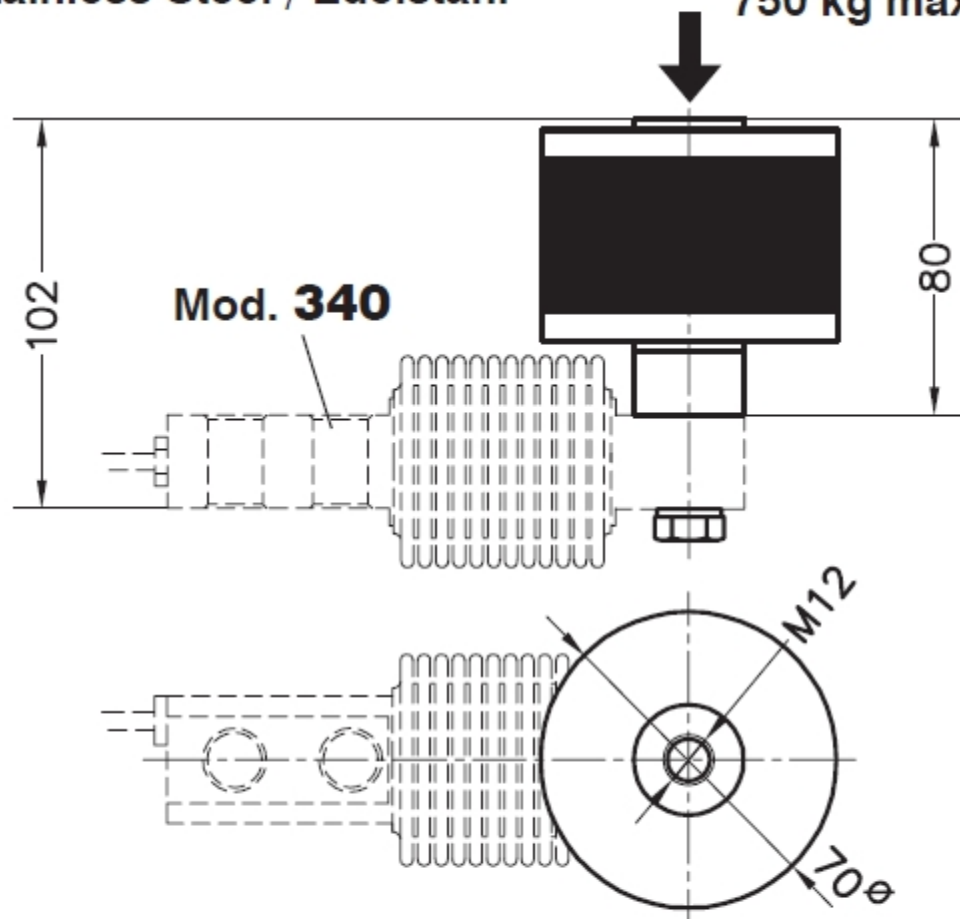

Acc. 34906: Silent-block bearing up to 750 kg / Elastomerlager, bis 750 kg

Stainless Steel / Edelstahl

750 kg max.

Transport weight - *Transportgewicht*: 0.5 kg

Dimensions in mm. *Abmessungen in mm.*